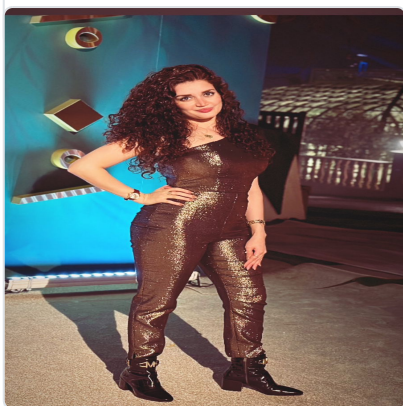

Bana No 6638

Id: 1638 Age: 30 Eye Color: hazel Hair Color: brown Hair type: curly

Height: 170 cm Pants size: 29 Shoe size: 37 T-shirt size: M Jacket size: M

Waist size:

For Talent:

+971581546458 UAE

+961 3 727 908 Lebanon