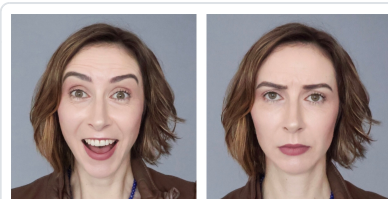

Kirin No 6838

Id: 1838 Age: 40 Eye Color: green Hair Color: brown Hair type: straight

Height: 175 cm Pants size: 36 Shoe size: 42 T-shirt size: S Jacket size: S

Waist size:

For Talent:

+971581546458 UAE

+961 3 727 908 Lebanon